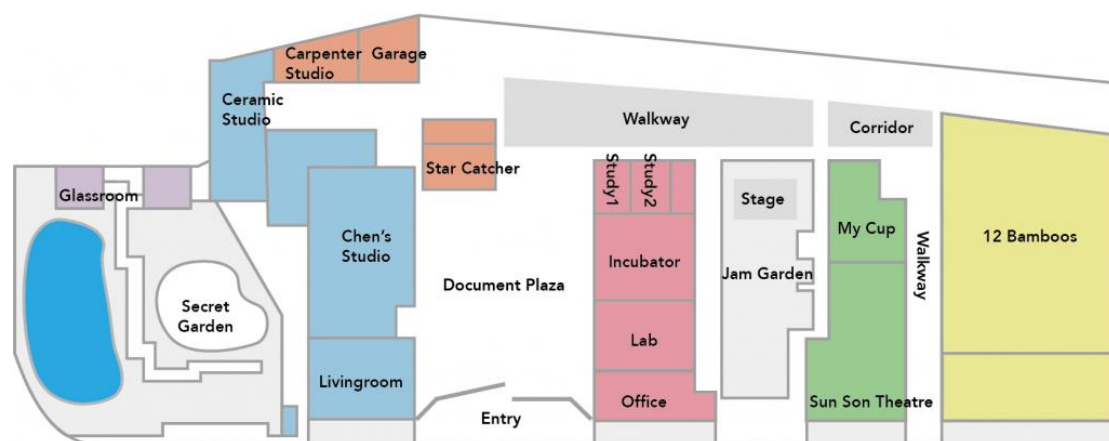

and your specific needs for accommodations and workspace.

In addition, each member must supply an individual resume as part of the group application.

Application evaluation:

BCS applications are evaluated by our rotating board advisor formed by our board member, independent curator, architect, performance director, museum director, and cross discipline professor. Due to short hand on staff, only the selected artist will receive invitation email from BCS.

Studio and accommodation

Bamboo Curtain Studio (BCS) is originally a chicken farm turned artist /studio space with artist-in-residency program. The studio contains four buildings with 6 accommodations available for artist, with share toilet and Kitchen. In each room, BCS provides all the basic daily needs such as, a bed, desk, chair, AC, and etc. BCS also provides various indoor and outdoor spaces for working or communication use.

Notice

- All BCS rooms are smoke free. Smoking area are locate outside the kitchen.
- Artist are responsible to clean their own room and some shared space as resident.
- *More information will be provided in the arriving package.

Floor Plan of Bamboo Curtain Studio

For more information please refer to our website for details.